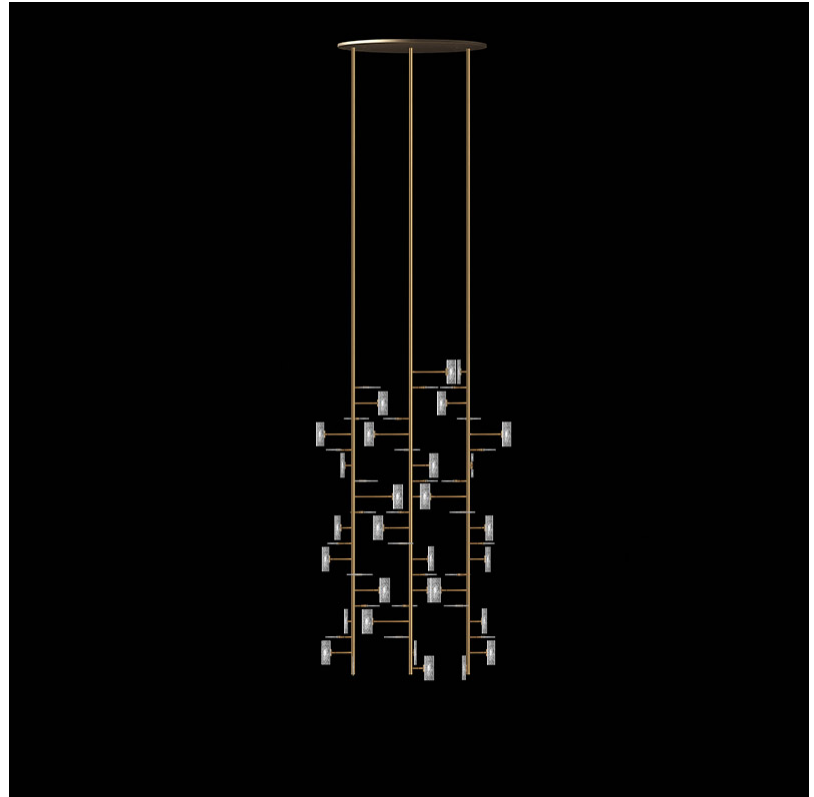

TREE SUSPENSION

D182002-

base number   Color   Finish   Finish
Temperature   Options   Options

1. To build a product code in our configurator select the specify button on the base model # product page
2. To build a manual product code on this datasheet choose from the options listed below in blue font and add the suffix to the base model #

GENERAL

Series: Tree
Partner: Artigja
Division: Design
Installation: Suspension
Product Type: Chandelier
Mounting Location: Ceiling
Light Distribution: Direct / Indirect

PHYSICAL

Shape: Abstract
Length (mm): 1700
Length (in): 66 ¹⁵/₁₆
Width (mm): 800
Width (in): 31 ¹/₂
Height (mm): 2000
Height (in): 78 ³/₄
Diffuser: Glass - Clear / Amber / Smoke Gray
Fixture Finish: BBS / BUB / ABR / DRB / DUB / AGD/ LBB / DBZ / BBN / PCH / PGO / PBN / WHI / BLK
Accent Finish: CLR / AMB / SMG
Fixture Material: Glass / Metal
Primary Material: Glass

ELECTRICAL

Lamp Type: LED
Input Wattage (W): 252
Dimming: Dali Dimming / Phase Dimming
Driver Included: Yes
Driver Location: Integrated
Driver Class: Class 2
Input Voltage (V): 120
Output Voltage (V): 12
Upon Request: 0-10V Dimming

LED

Number of LEDs: 60
Color Temperature (°K): 2700 / 3000 / 4000
Nominal Lumen (lm): 22140 / 22320 / 24624
Lamp Life (hrs): 50000

OPTICAL

RATINGS AND CERTIFICATIONS

Certified By: Certified for North American Standards
IP rating: IP20